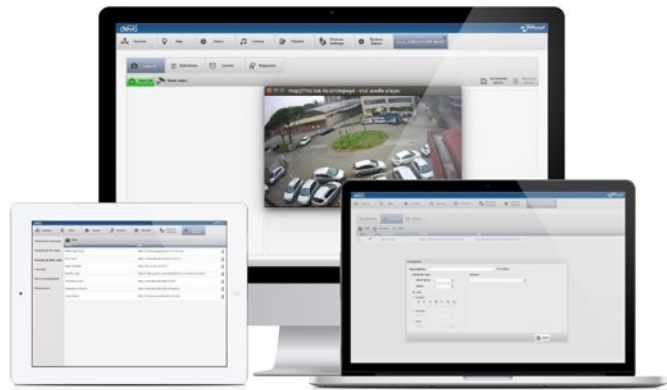

Deva

Infotainment, entertainment and surveillance all at once

Audio	
Sources	Remote microphone Internal SD card USB key FM receiver Web radio
Interface module	1 x 8" wide-range loudspeaker
Frequency response	100 Hz - 16 kHz +/-3dB
Max sound pressure level	115 dB @ 1 m
Amplifier	Highly efficient Powersoft Class D circuitry
Memory	4 GB SD Card (factory default) up to 32 GB
Lighting	
LED	High-power 4000 K white LED appr. 540 lm, appr. 35° coverage, dimmable
Photo & Video	
AVL version	Still camera resolution 720 x 576 pixels
HD version	Video resolution FULL HD (1920x1080) 2Mpx
Power Management	
Power supply	35 - 50 W / 18 V External solar panel
and/or	PoE+ IEEE 802.3at Type 2 - via RJ45 port
and/or	18V 10W External power supply
Internal battery	Standard sealed battery 12Ah 12V
Min. light for solar charging	50 W/m², AM1.5
Operating times (without recharging)	Stand-by: more than 14 days. Audio: appr. 50 hours. Light appr. 20 hours
Communication	
Wireless	Standard IEEE 802.11 a,b,g,n,d, 2.4 and 5 GHz Bluetooth available
Wired	Ethernet 100 Mbit/s, via internal RJ45 port.
Long range connection	GSM/GPRS module. UMTS
Auxiliary Interfaces	
Input / Output	1 x auxiliary line input, jack 3.5 mm 1 x auxiliary powerer audio output for connecting the external Deva Passive model 1 x RS485, 1 x general purpose digital input
GUI	
Web Browser	On-board web server for mobile clients via Wi-Fi connection

	AVL	AUDIO	PASSIVE	HD
1 x 8" wide-range loudspeaker	○	○	○	○
Spot LED light	○	○	○	○
Infrared motion detector	○	○	○	○
Still picture resolution	752x576			
Video resolution				1920x1080
Streaming video	○			
Auxiliary audio input	○	○	○	○
Auxiliary power audio output	○	○	○	○
GSM/GPRS	○	○	○	○
GPS module	○	○	○	○
Deva System Manager Guide	○	○	○	○

Others	
Localization	High sensitivity GPS module

Sensors	
Presence alarm	Infrared motion detector (120° horizontal plane, 100° vertical plane)
Telemetry (please contact us)	temperature, atmospheric pressure, humidity, light, gyroscope, tilt.

Hardware	
Plastic Casing	Weather-resistant IP65 from -20 to +70 C° (-4 +158 F°)
Dimensions	(appr.) L x W x H 300 x 300 x 450 mm / 11.81 x 11.81 x 17.71 in
Weight	(appr.) 10 kg / 22 lb

Accessories	
Control software	DSM: PC software for multi-DEVA network management system (multi-zone assignment, multi levels users and authentication, alarms and events management, and much more)
Solar panel (optional)	50 W
Mounting hardware (optional)	Wall or pole; steel; freely adjustable within a wide range