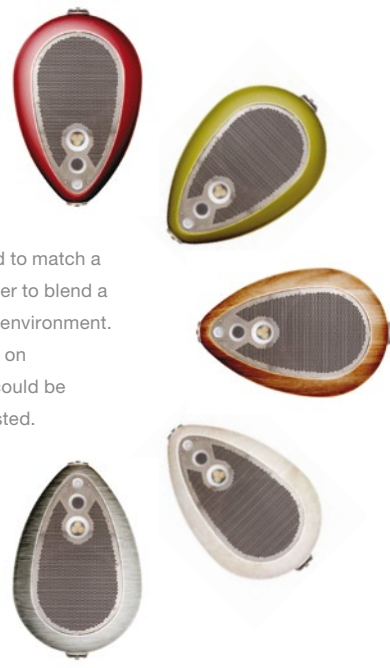

CUSTOMIZATION

Indeed, you may face the need to match a specific pattern or color in order to blend a unique device like Deva in the environment. Well, it's possible, films based on different colors and patterns could be matched and applied if requested.